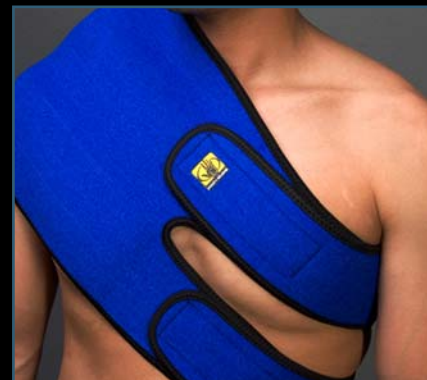

Pro Thermal Wrap

Page 6
Part #90148