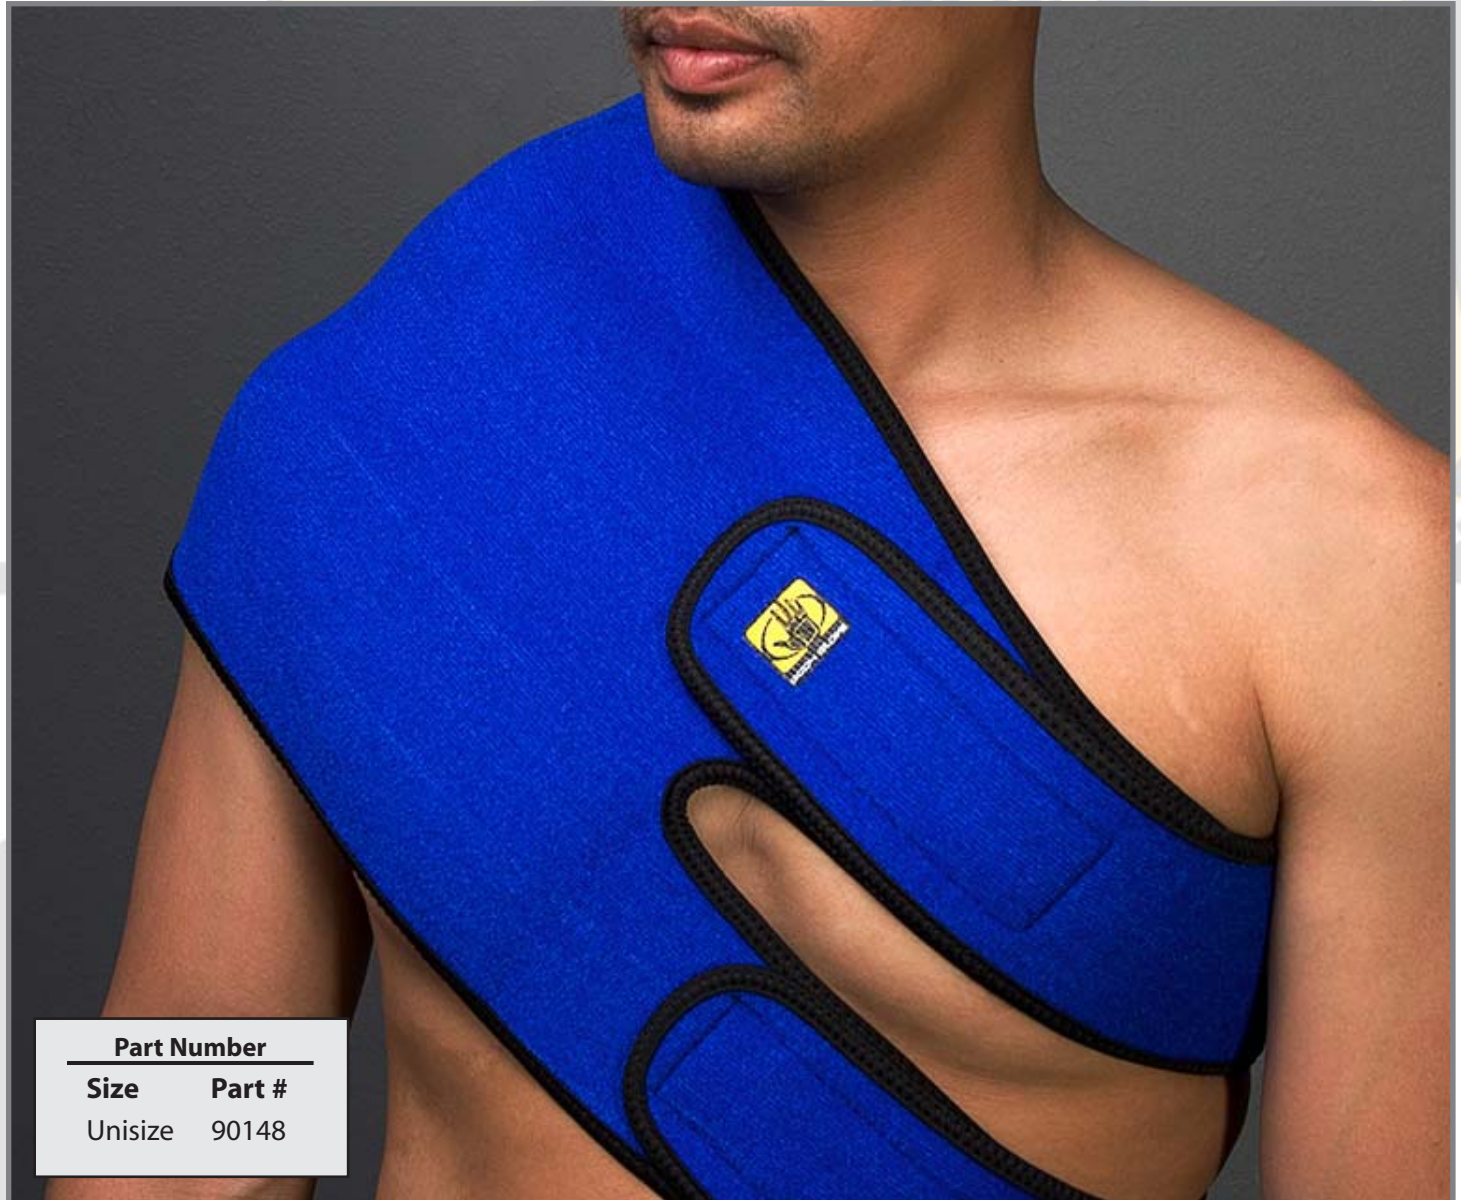

Wrap holds large or small conventional ice packs wherever they're needed.

Traditional thermal closed-cell neoprene traps warmth or cold next to the body.

- Unisize
- Adjustable wrap soothe a wide variety of shapes and sizes.
- Neoprene retains heat or cold,
- Fully washable, in cold water with mild detergent, air dry.
- Unisize.